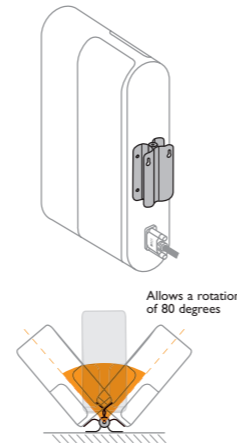

Specifications

	model 7	model 11
Design	Surround sound speaker	Surround sound speaker
Drive units	7 Speaker drivers, comprising: Dedicated Centre Channel 1 x 75mm (3in.) Uni-Q array with 1 x 15mm (0.6in.) HF Front Left/Right Channel 1 x 75mm (3in.) Uni-Q array with 1 x 15mm (0.6in.) HF 2 x 75mm (3in.) LF Rear Left/Right Channel 1 x Vertical Flat Panel	11 Speaker drivers, comprising: Dedicated Centre Channel 1 x 75mm (3in.) Uni-Q array with 1 x 15mm (0.6in.) HF 1 x 75mm (3in.) LF Front Left/Right Channel 1 x 75mm (3in.) Uni-Q array with 1 x 15mm (0.6in.) HF 4 x 75mm (3in.) LF Rear Left/Right Channel 2 x Vertical Flat Panel
Frequency range	100Hz - 30kHz	90Hz - 30kHz
Magnetic shielding	Yes	Yes
Sensitivity (2.83V/1m)	87dB	87dB
Maximum output (SPL)	104dB	109dB
Impedance	8 ohms	8 ohms
Weight	3.85kg (8.5lbs)	11.3kg (24.9lbs)
Dimensions	400 x 104 x 230 mm	1020 x 210 x 230 mm
(H x W x D)	(15.7 x 4.1 x 9.1 in.)	(40.2 x 8.3 x 9.1 in.)
Cabinet finishes	Matt Silver or High Gloss Black	Matt Silver or High Gloss Black
Connectors	Supplied with connection for any 5.1 home theatre receiver/amplifier (Cable for connection to KEF KIT100/120HD/200/220HD available separately)	Supplied with connection for any 5.1 home theatre receiver/amplifier (Cable for connection to KEF KIT100/120HD/200/220HD available separately)

Optional Accessories

Floor Stand
for model 7 satellite

Wall Bracket
The wall bracket is simple
and unobtrusive.

home theatre
five two series