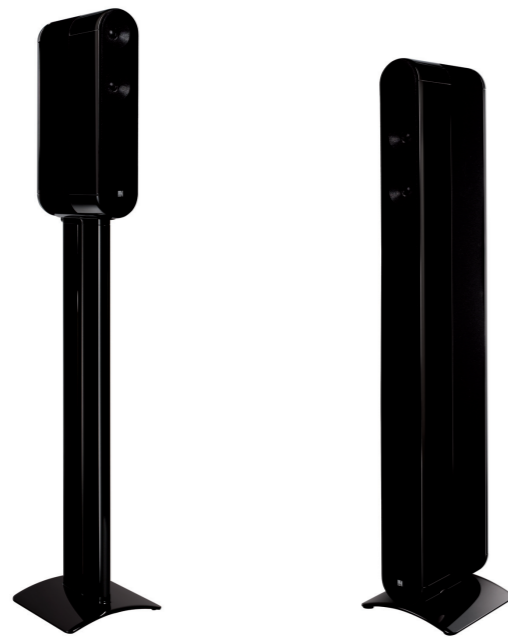

Specifications

	model 7	model 11
Design	Surround sound speaker	Surround sound speaker
Drive units	7 Speaker drivers, comprising: Dedicated Centre Channel 1 x 75mm (3in.) Uni-Q array with 1 x 15mm (0.6in.) HF Front Left/Right Channel 1 x 75mm (3in.) Uni-Q array with 1 x 15mm (0.6in.) HF 2 x 75mm (3in.) LF Rear Left/Right Channel 1 x Vertical Flat Panel	11 Speaker drivers, comprising: Dedicated Centre Channel 1 x 75mm (3in.) Uni-Q array with 1 x 15mm (0.6in.) HF 1 x 75mm (3in.) LF Front Left/Right Channel 1 x 75mm (3in.) Uni-Q array with 1 x 15mm (0.6in.) HF 4 x 75mm (3in.) LF Rear Left/Right Channel 2 x Vertical Flat Panel
Frequency range	100Hz - 30kHz	90Hz - 30kHz
Magnetic shielding	Yes	Yes
Sensitivity (2.83V/1m)	87dB	87dB
Maximum output (SPL)	104dB	109dB
Impedance	8 ohms	8 ohms
Weight	3.85kg (8.5lbs)	11.3kg (24.9lbs)
Dimensions	400 x 104 x 230 mm	1020 x 210 x 230 mm
(H x W x D)	(15.7 x 4.1 x 9.1 in.)	(40.2 x 8.3 x 9.1 in.)
Cabinet finishes	Matt Silver or High Gloss Black	Matt Silver or High Gloss Black
Connectors	Supplied with connection for any 5.1 home theatre receiver/amplifier (Cable for connection to KEF KIT100/120HD/200/220HD available separately)	Supplied with connection for any 5.1 home theatre receiver/amplifier (Cable for connection to KEF KIT100/120HD/200/220HD available separately)

Optional Accessories

Floor Stand
for model 7 satellite

Wall Bracket
The wall bracket is simple
and unobtrusive.